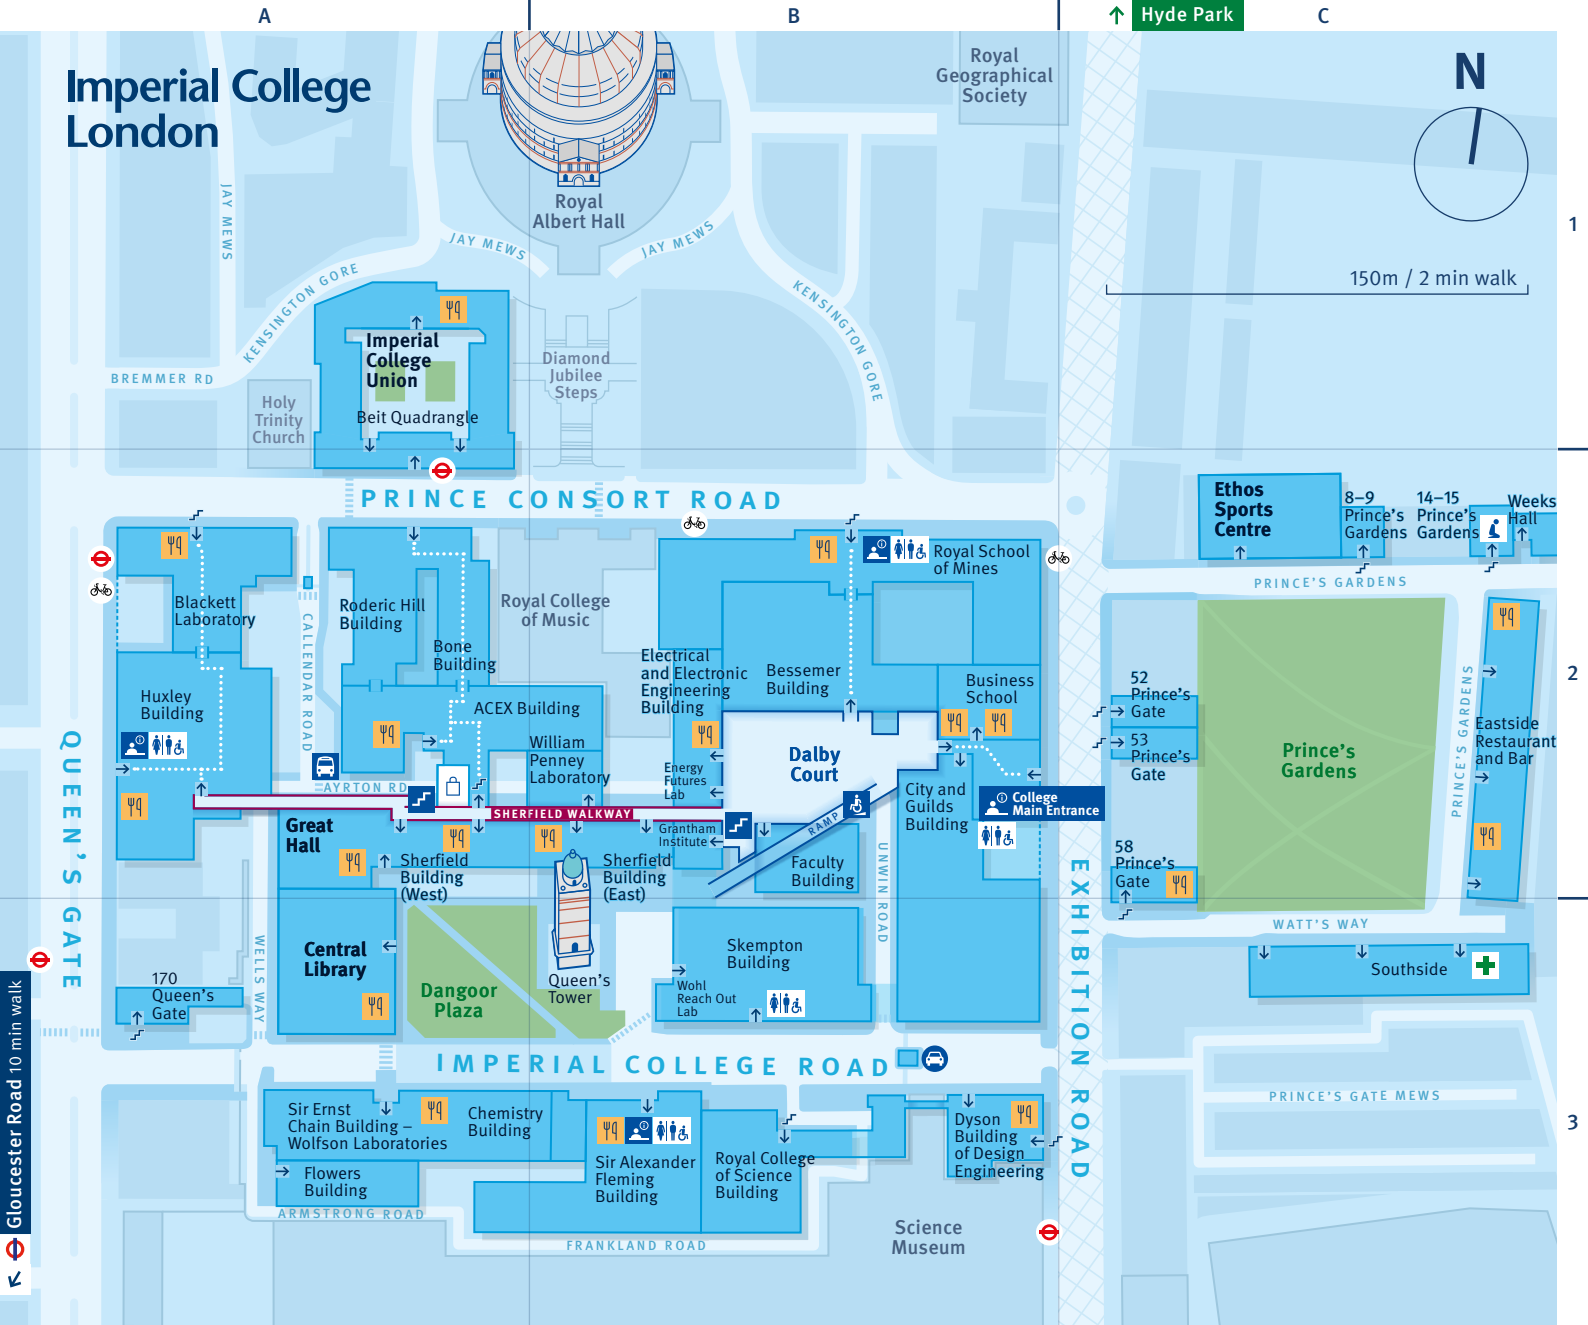

Imperial College London

SOUTH KENSINGTON

Campus map

- C2 8-9 Prince's Gardens
- C2 14-15 Prince's Gardens
- C2 52 Prince's Gate
- C2 53 Prince's Gate
- C2 58 Prince's Gate
- A3 170 Queen's Gate
- A2 ACEX Building
- A1 Beit Quadrangle
- A2 Bessemer Building
- A2 Blakett Laboratory
- A2 Bone Building
- A2 Business School
- A3 Central Library
- A3 Chemistry Building
- B2 City and Guilds Building
- B2 College Main Entrance
- B2 Dalby Court
- A3 Dangoor Plaza
- B3 Dyson Building of Design Engineering
- C2 Eastside Restaurant and Bar
- B2 Electrical and Electronic Engineering Building
- B2 Energy Futures Lab
- C2 Ethos Sports Centre
- B2 Faculty Building
- A3 Flowers Building

- B2 Grantham Institute
- A2 Great Hall
- A2 Huxley Building
- A1 Imperial College Union
- C2 Prince's Gardens
- B3 Queen's Tower
- A2 Roderic Hill Building
- B2 Royal School of Mines
- B3 Royal College of Science Building
- B2 Sherfield Building (East)
- A2 Sherfield Building (West)
- B3 Sir Alexander Fleming Building
- A3 Sir Ernst Chain Building - Wolfson Laboratories
- B3 Skempton Building
- C3 Southside
- C2 Weeks Hall
- B2 William Penney Laboratory
- B3 Wohl Reach Out Lab

- ### Key
- Visitor reception
 - Chaplaincy
 - Multi-Faith Centre
 - Imperial College Union Shop
 - Food and drink
 - Internal route
 - Building entrance
 - Building entrance/exit via steps only
 - Campus shuttle pick-up/drop-off point
 - Health Centre
 - Underground station
 - Vehicle entrance
 - Cycle hire
 - Bus stop
 - Publicly accessible toilets

For more information about the accessibility of our buildings search Imperial College London at www.accessable.co.uk

South Kensington